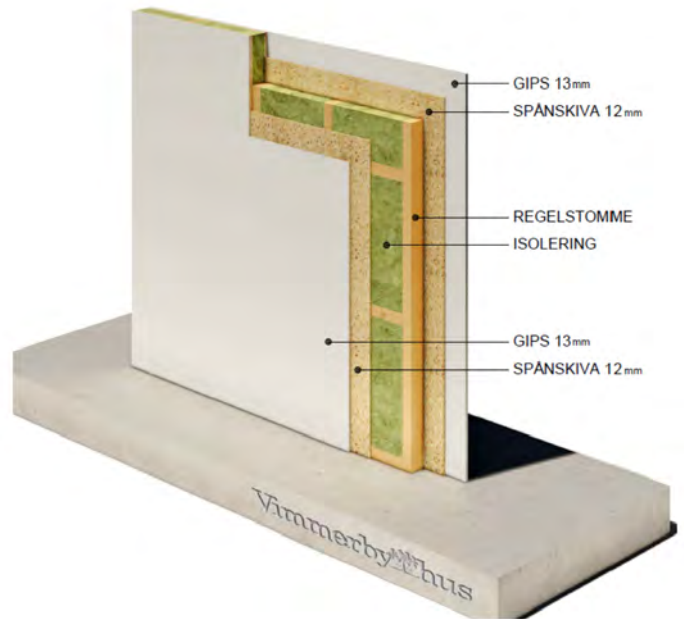

S Innervägg
Standard

Panel

S Faspanel

S Göteborgspanel
(endast stående)

T Hattläkt

T Fasad springläkt

T Lockpanel

T Cederpanel