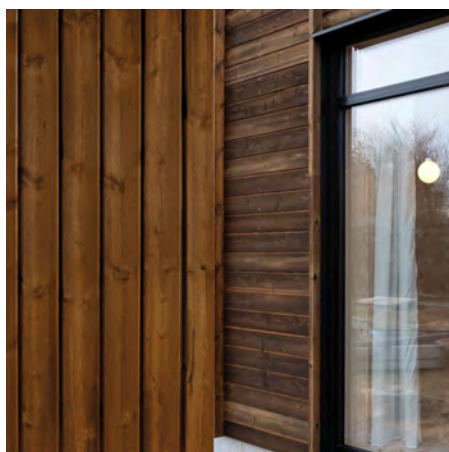

🔑 Linax brun

Linax Brun är lyxigt mörkt brun nyproducerad och har god färgbäständighet över tid.