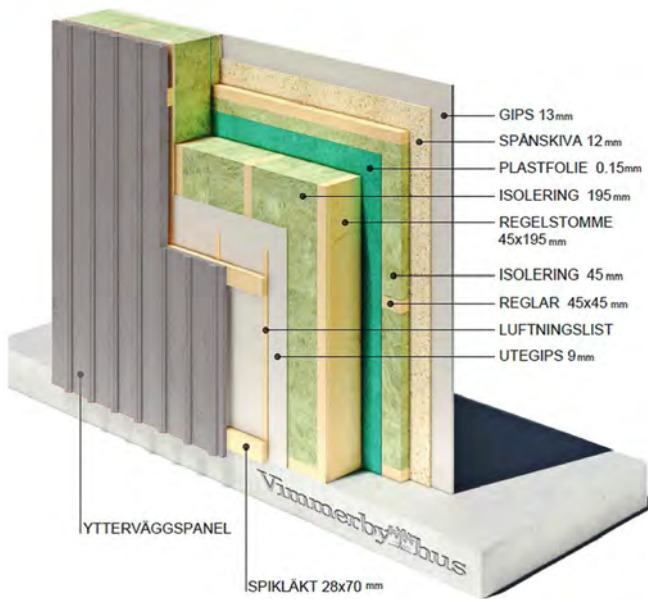

Väggsystem

S Yttervägg
Standard